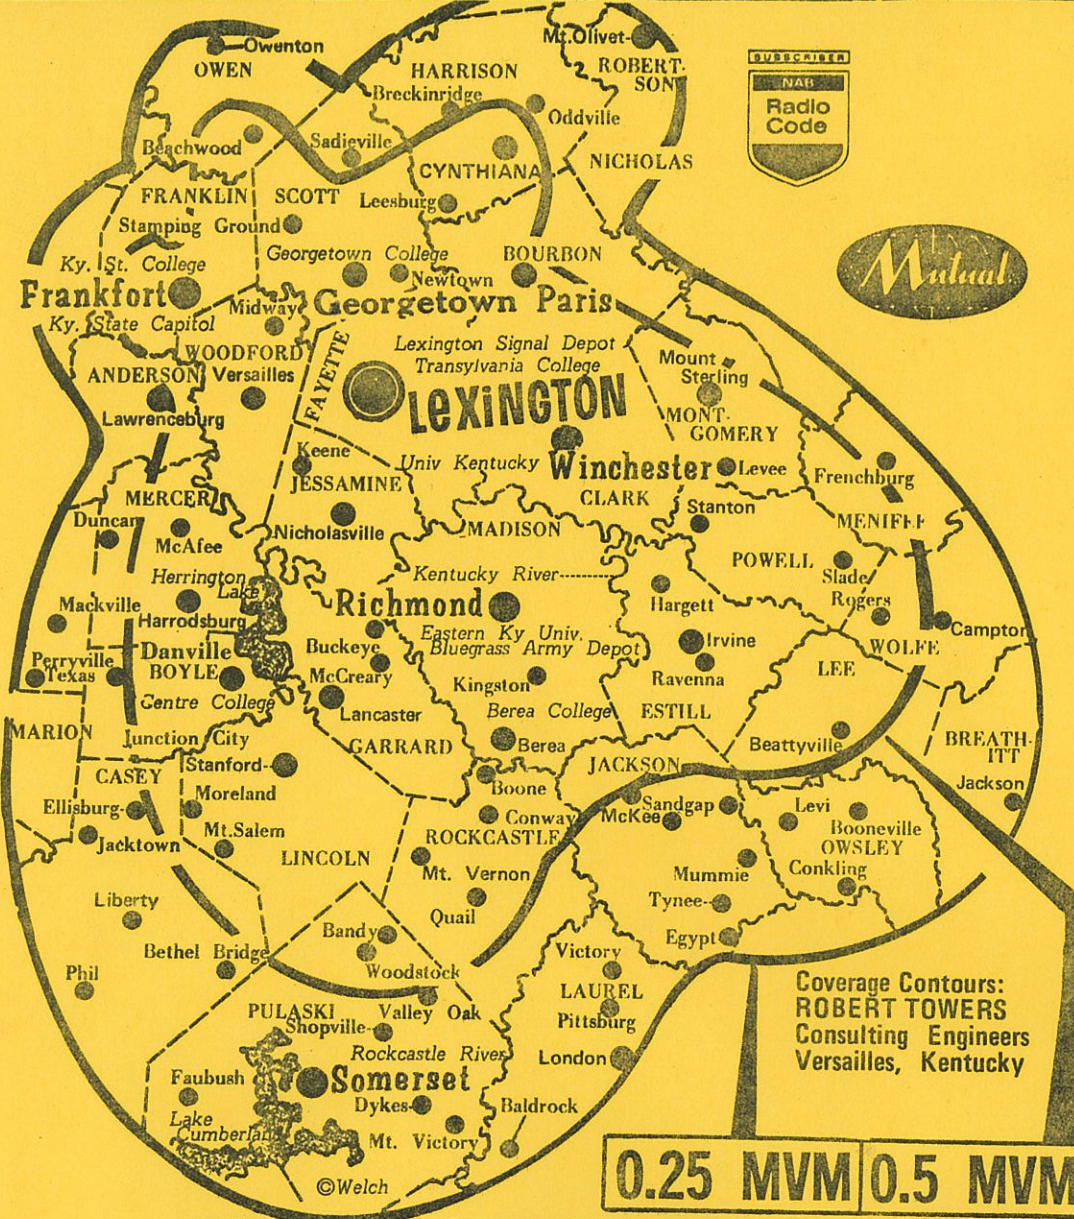

WAXU RADIO - The 10,000 Watt Country Giant

Lexington is the largest city in the rich Central Kentucky Bluegrass region...now rated 14th in the U.S. in growth, with a Metro (Fayette County) population exceeding 176,000...with an Average-Income-per-Household exceeding \$10,515.